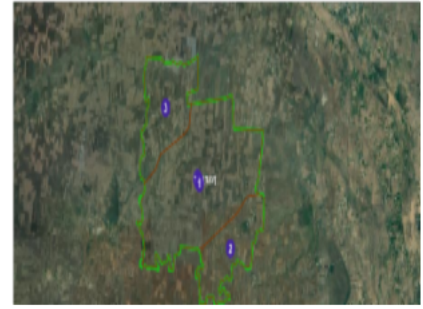

Nazri Naksha

Google Map View