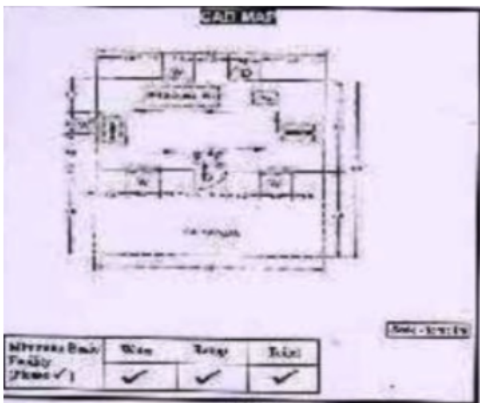

Nazri Naksha

Google Map View

Polling Station Building Front View

Polling Station Front View

Cad View

Key MAP View