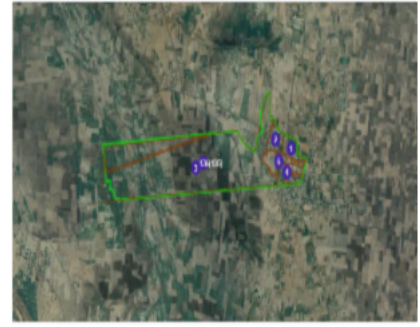

Nazri Naksha

Google Map View