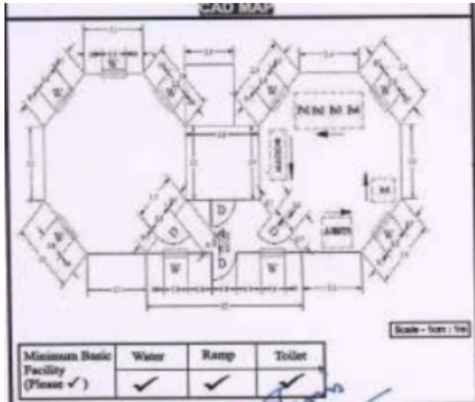

Nazri Naksha

Google Map View

Polling Station Building Front View

Polling Station Front View

Cad View

Key MAP View