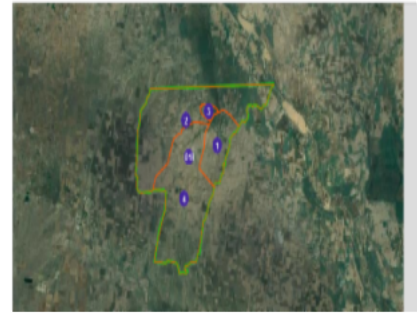

Nazri Naksha

Google Map View