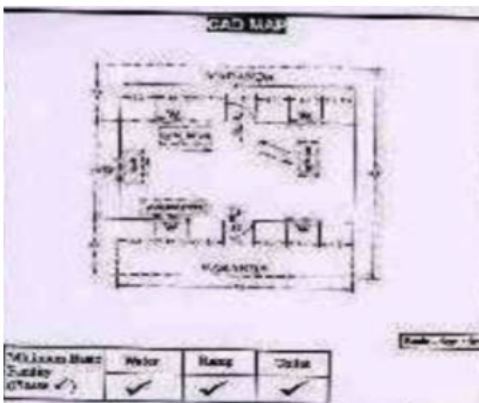

Nazri Naksha

Google Map View

Polling Station Building Front View

Polling Station Front View

Cad View

Key MAP View