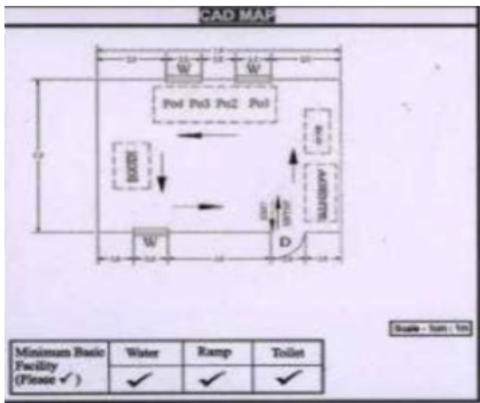

Nazri Naksha

Google Map View

Polling Station Building Front View

Polling Station Front View

Cad View

Key MAP View