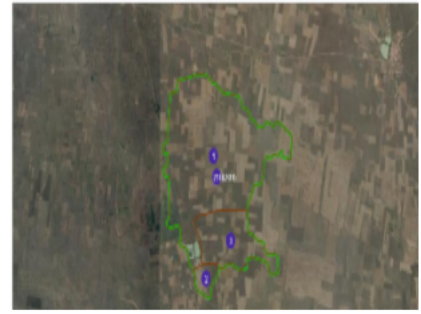

Polling Station Front View

Nazri Naksha

Google Map View