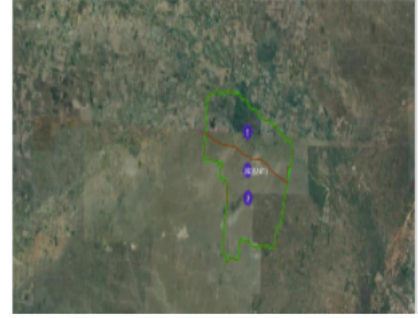

Nazri Naksha

Google Map View