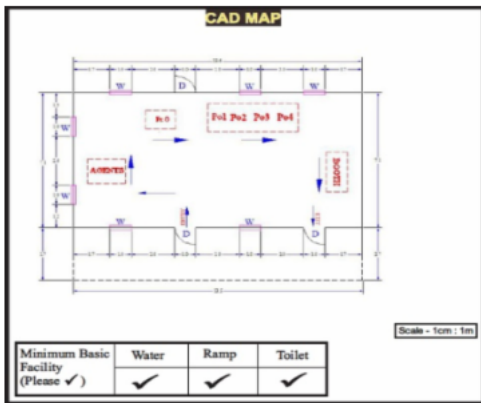

Nazri Naksha

Google Map View

Polling Station Building Front View

Polling Station Front View

Cad View

Key MAP View