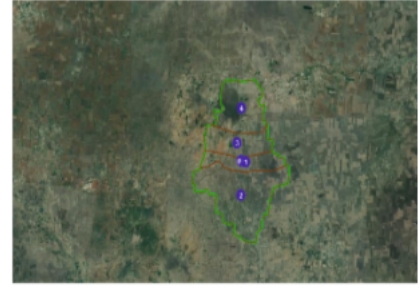

Nazri Naksha

Google Map View