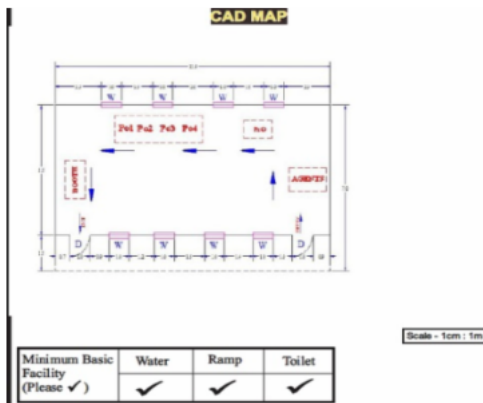

Nazri Naksha

Google Map View

Polling Station Building Front View

Polling Station Front View

Cad View

Key MAP View