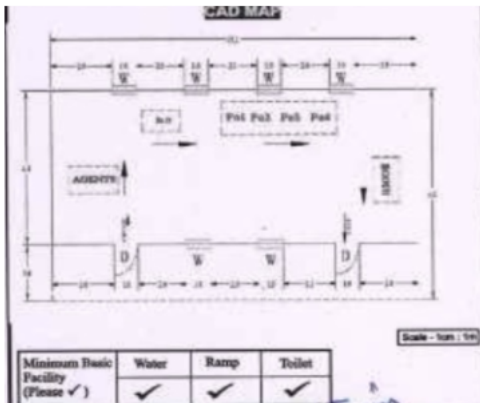

Nazri Naksha

Google Map View

Polling Station Building Front View

Polling Station Front View

Cad View

Key MAP View