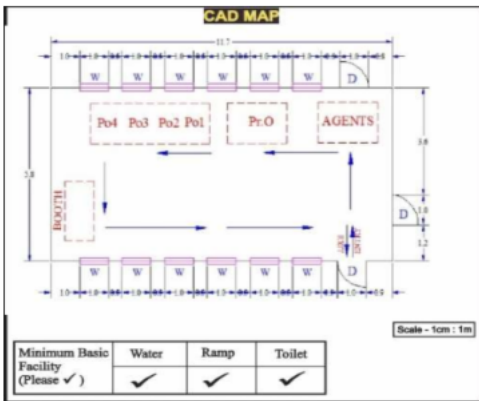

Nazri Naksha

Google Map View

Polling Station Building Front View

Polling Station Front View

Cad View

Key MAP View