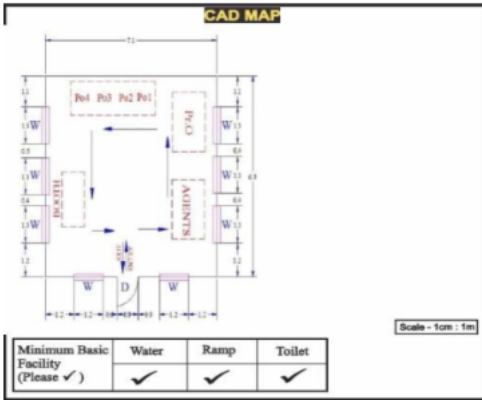

Nazri Naksha

Google Map View

Polling Station Building Front View

Polling Station Front View

Cad View

Key MAP View