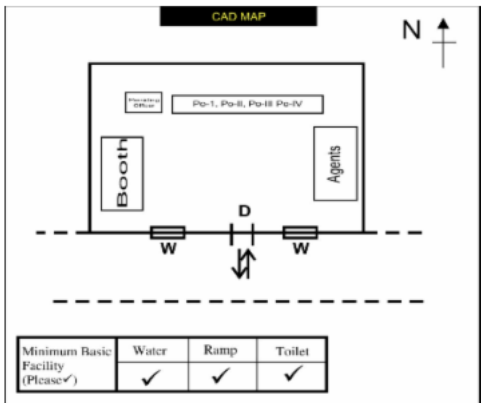

Nazri Naksha

Google Map View

Polling Station Building Front View

Polling Station Front View

Cad View

Key MAP View