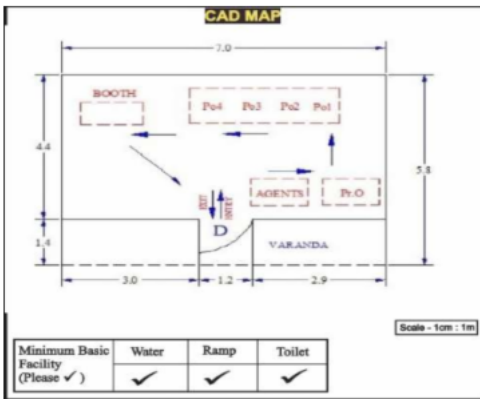

Nazri Naksha

Google Map View

Polling Station Building Front View

Polling Station Front View

Cad View

Key MAP View