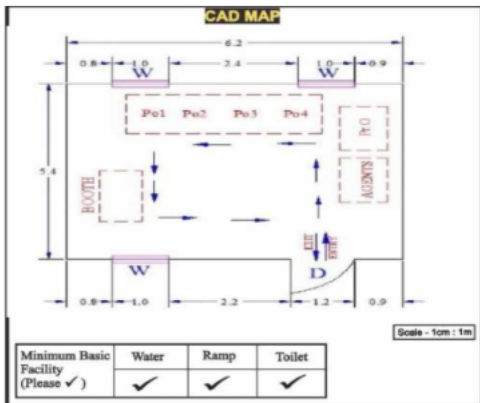

Nazri Naksha

Google Map View

Polling Station Building Front View

Polling Station Front View

Cad View

Key MAP View