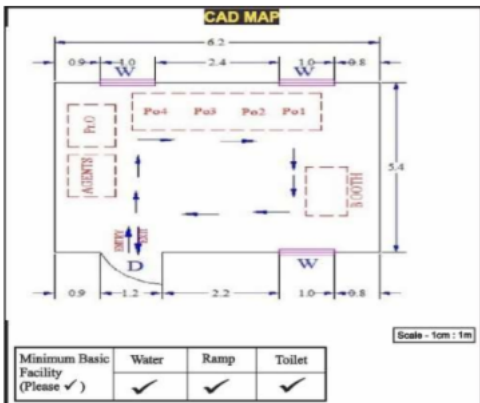

Nazri Naksha

Google Map View

Polling Station Building Front View

Polling Station Front View

Cad View

Key MAP View