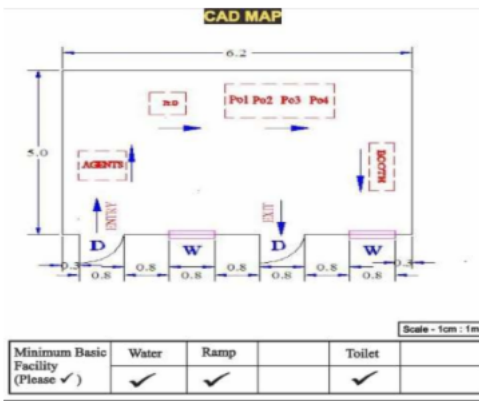

Nazri Naksha

Google Map View

Polling Station Building Front View

Polling Station Front View

Cad View

Key MAP View