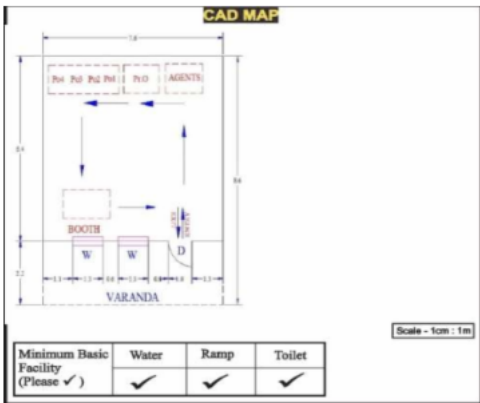

Nazri Naksha

Google Map View

Polling Station Building Front View

Polling Station Front View

Cad View

Key MAP View