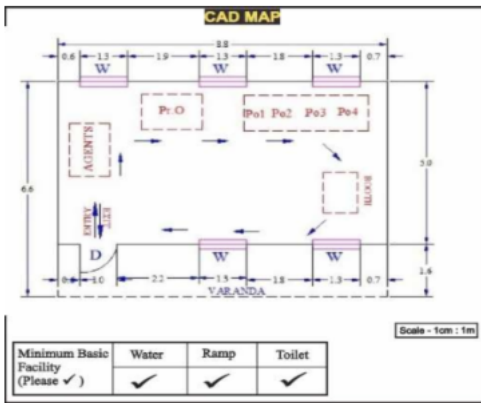

Nazri Naksha

Google Map View

Polling Station Building Front View

Polling Station Front View

Cad View

Key MAP View