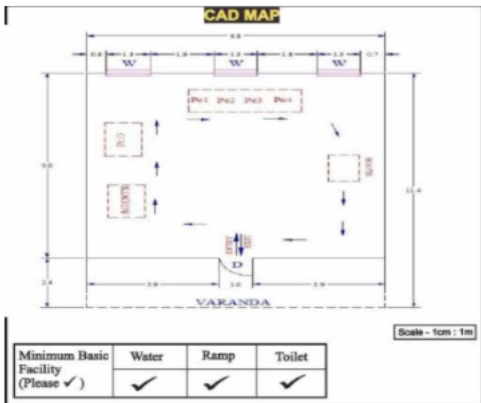

Nazri Naksha

Google Map View

Polling Station Building Front View

Polling Station Front View

Cad View

Key MAP View