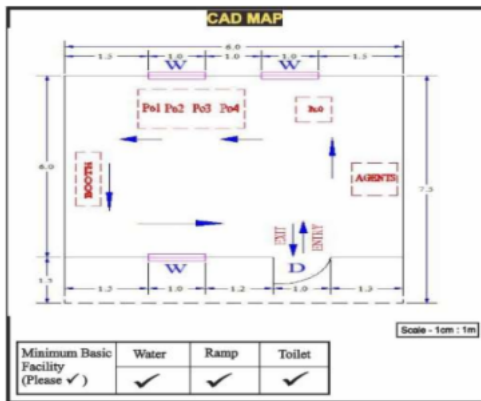

Nazri Naksha

Google Map View

Polling Station Building Front View

Polling Station Front View

Cad View

Key MAP View