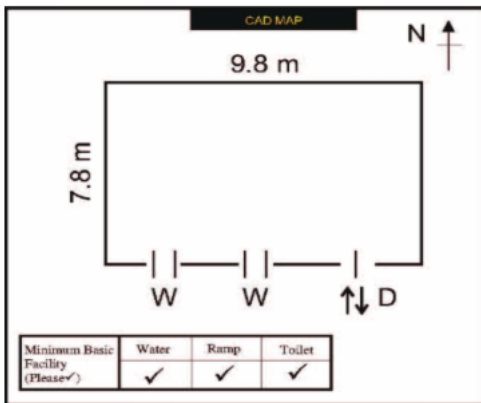

Nazri Naksha

Google Map View

Polling Station Building Front View

Polling Station Front View

Cad View

Key MAP View