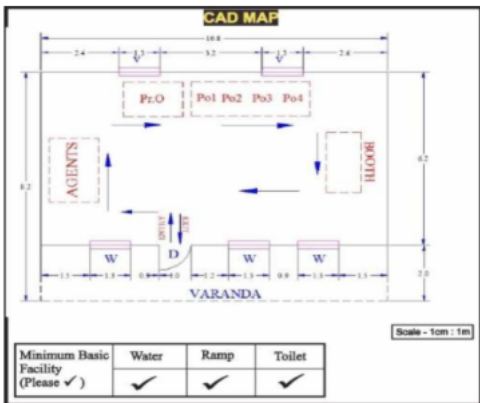

Nazri Naksha

Google Map View

Polling Station Building Front View

Polling Station Front View

Cad View

Key MAP View