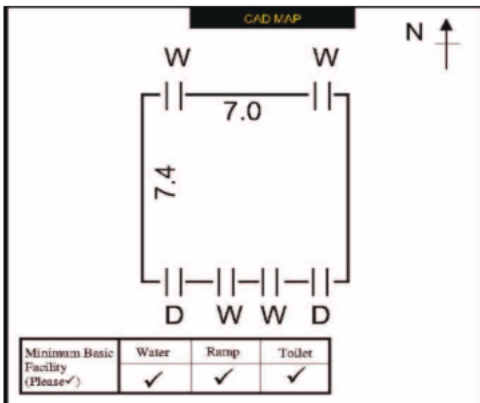

Nazri Naksha

Google Map View

Polling Station Building Front View

Polling Station Front View

Cad View

Key MAP View