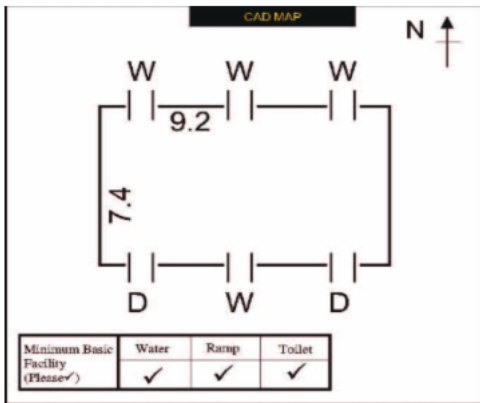

Nazri Naksha

Google Map View

Polling Station Building Front View

Polling Station Front View

Cad View

Key MAP View