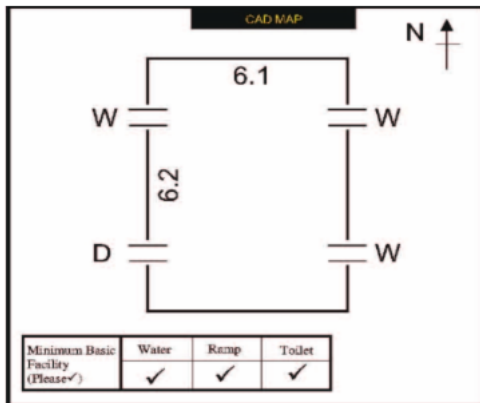

Nazri Naksha

Google Map View

Polling Station Building Front View

Polling Station Front View

Cad View

Key MAP View