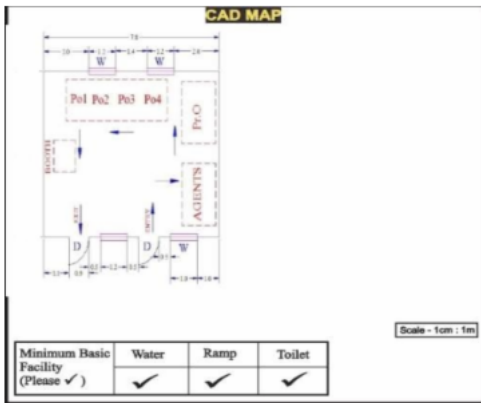

Nazri Naksha

Google Map View

Polling Station Building Front View

Polling Station Front View

Cad View

Key MAP View