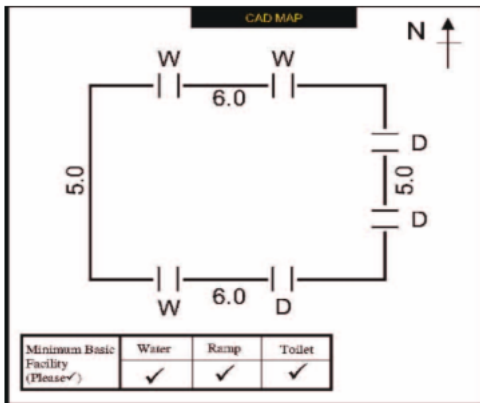

Nazri Naksha

Google Map View

Polling Station Building Front View

Polling Station Front View

Cad View

Key MAP View