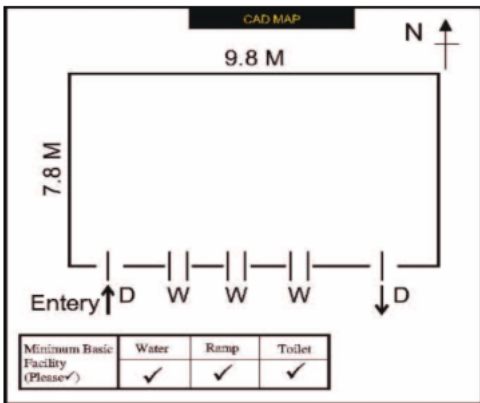

Nazri Naksha

Google Map View

Polling Station Building Front View

Polling Station Front View

Cad View

Key MAP View