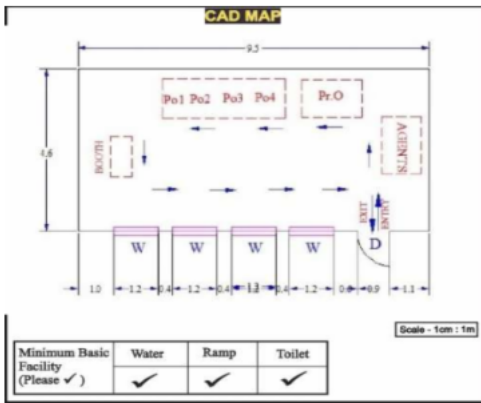

Nazri Naksha

Google Map View

Polling Station Building Front View

Polling Station Front View

Cad View

Key MAP View