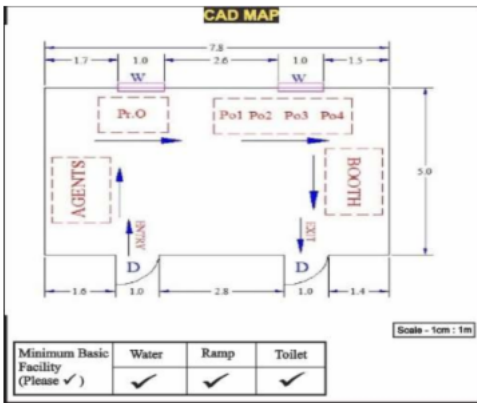

Nazri Naksha

Google Map View

Polling Station Building Front View

Polling Station Front View

Cad View

Key MAP View