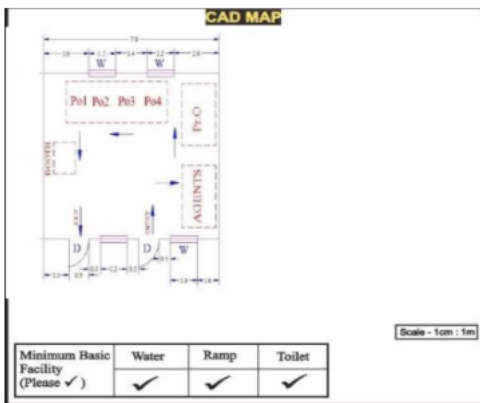

Nazri Naksha

Google Map View

Polling Station Building Front View

Polling Station Front View

Cad View

Key MAP View