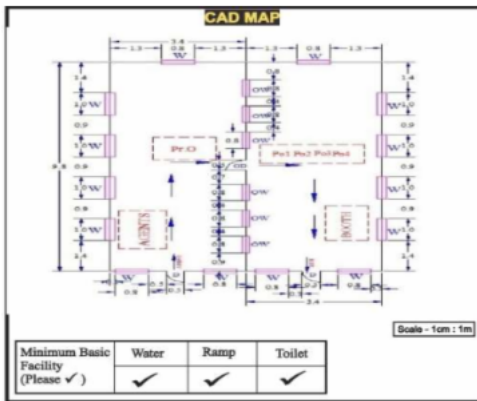

Nazri Naksha

Google Map View

Polling Station Building Front View

Polling Station Front View

Cad View

Key MAP View