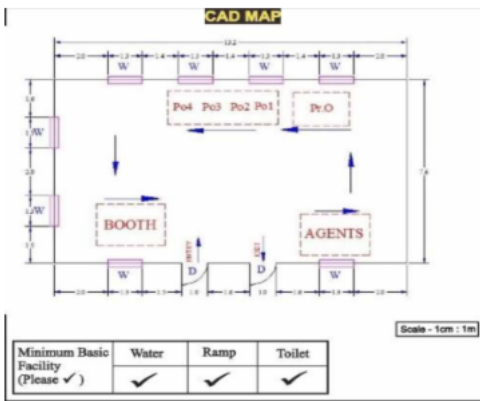

Nazri Naksha

Google Map View

Polling Station Building Front View

Polling Station Front View

Cad View

Key MAP View