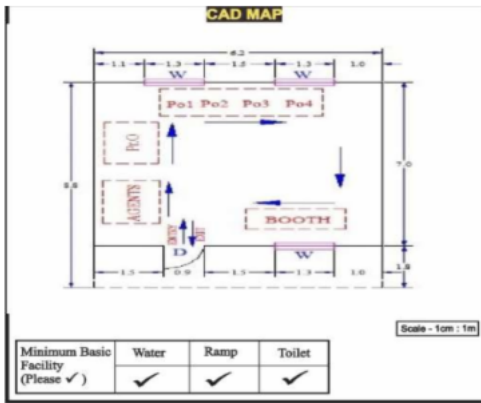

Nazri Naksha

Google Map View

Polling Station Building Front View

Polling Station Front View

Cad View

Key MAP View