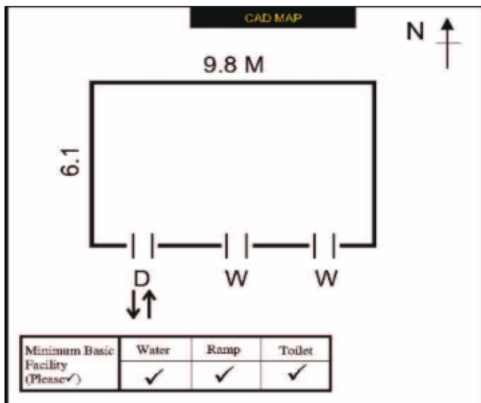

Nazri Naksha

Google Map View

Polling Station Building Front View

Polling Station Front View

Cad View

Key MAP View