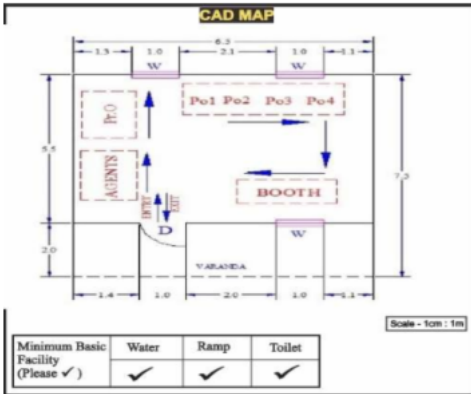

Nazri Naksha

Google Map View

Polling Station Building Front View

Polling Station Front View

Cad View

Key MAP View