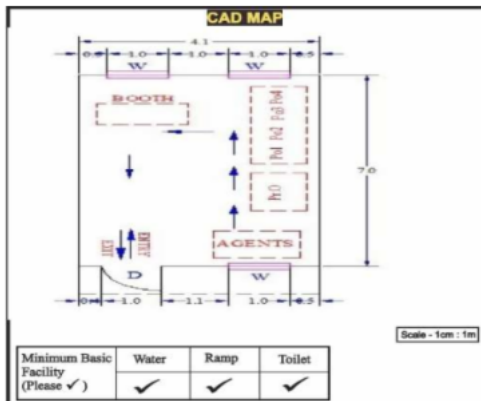

Nazri Naksha

Google Map View

Polling Station Building Front View

Polling Station Front View

Cad View

Key MAP View