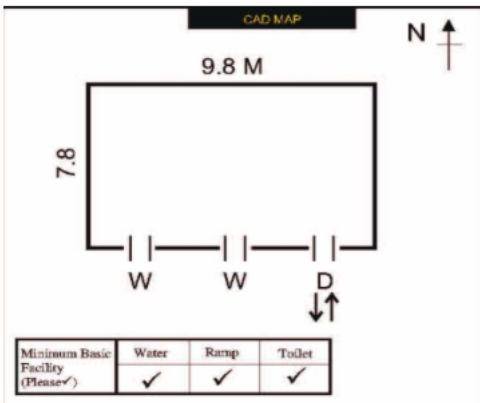

Nazri Naksha

Google Map View

Polling Station Building Front View

Polling Station Front View

Cad View

Key MAP View