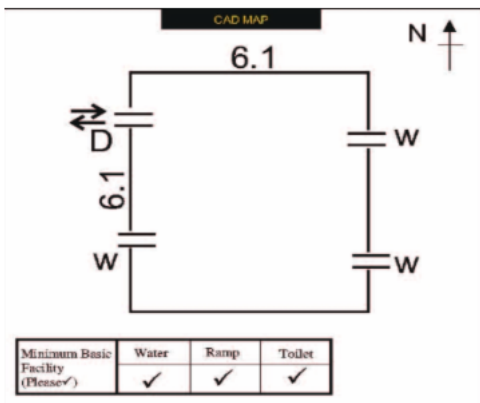

Nazri Naksha

Google Map View

Polling Station Building Front View

Polling Station Front View

Cad View

Key MAP View