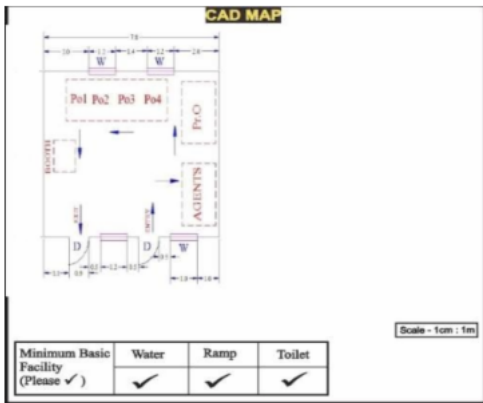

Nazri Naksha

Google Map View

Polling Station Building Front View

Polling Station Front View

Cad View

Key MAP View