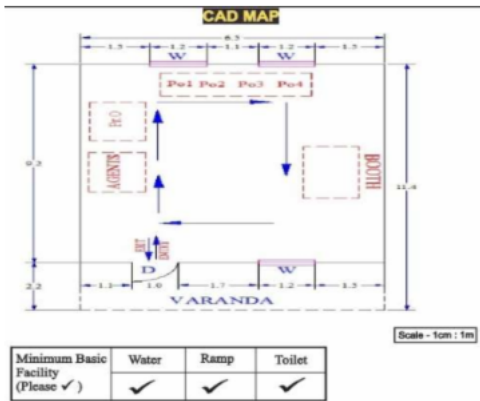

Nazri Naksha

Google Map View

Polling Station Building Front View

Polling Station Front View

Cad View

Key MAP View