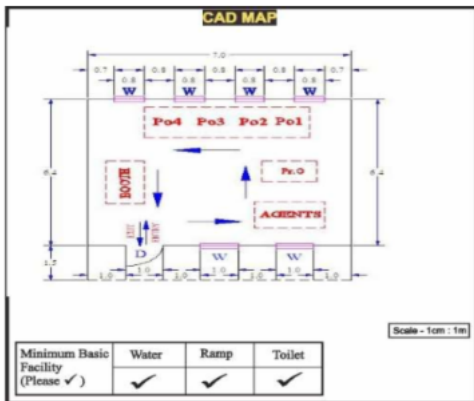

Nazri Naksha

Google Map View

Polling Station Building Front View

Polling Station Front View

Cad View

Key MAP View