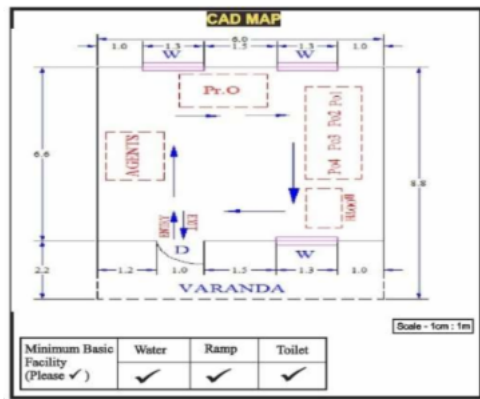

Nazri Naksha

Google Map View

Polling Station Building Front View

Polling Station Front View

Cad View

Key MAP View