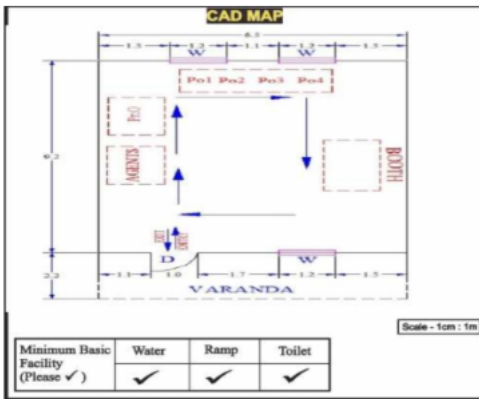

Nazri Naksha

Google Map View

Polling Station Building Front View

Polling Station Front View

Cad View

Key MAP View