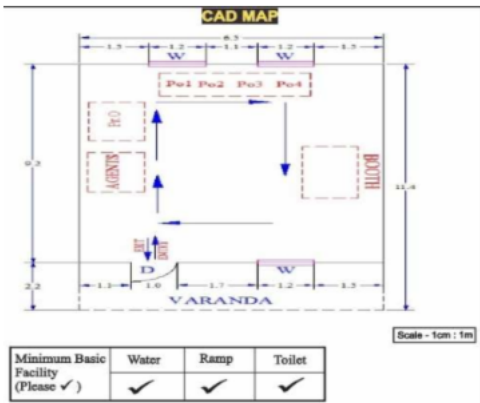

Nazri Naksha

Google Map View

Polling Station Building Front View

Polling Station Front View

Cad View

Key MAP View