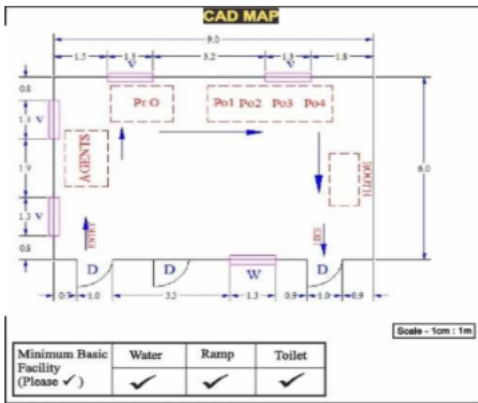

Nazri Naksha

Google Map View

Polling Station Building Front View

Polling Station Front View

Cad View

Key MAP View